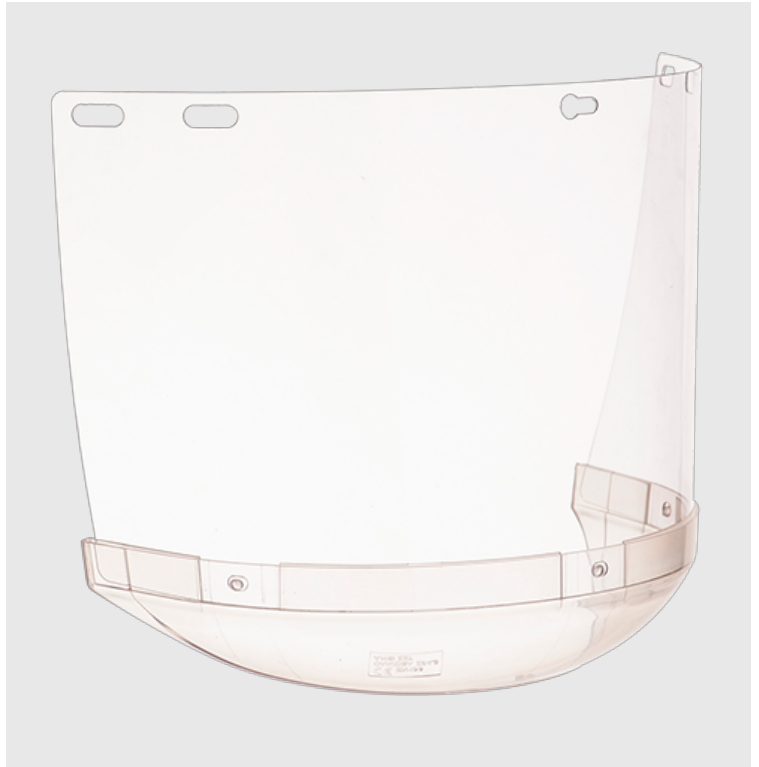

### PS95 - Visor with chin guard

**Collection:** Eye Protection

**Range:** PPE

**Materials:** Polycarbonate, ABS

**Outer Carton:** 50

#### Product information

Clear polycarbonate visor of 1mm thickness with easy to attach ABS chin guard for improved eye/face protection. Compatible with Portwest visor carrier PW58.

#### Eye Protection

PORTWEST® eye protection range includes spectacles, safety goggles and visors, designed to protect the eyes and face of workers from injuries which may occur during working activities. TECHNICAL SPECTACLES: High performance and cutting edge styles. SPORT SPECTACLES: Light weight and modern design. CLASSIC SPECTACLES: Essential PPE safety eyewear styles.

#### Features

- Durable Polycarbonate visor with 1mm thickness
- Clear visor for medium-energy impact protection
- Chin guard for enhanced protection
- CE certified
- Retail bag which aids presentation for retail sales
- Individually packed for vending machines
- New style