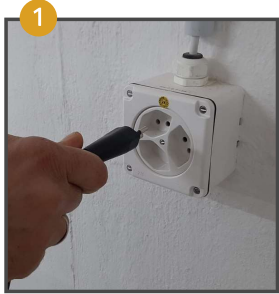

balimat 3300

Preparation

Operation

Maintenance

ATTENTION!

Do not use the machine before you have read and understood the operating instructions!

Questions: 1-800-558-2332

TASKI is one of four core areas of the Diversey business. © 2021 Diversey, Inc. All Rights Reserved. All logos and trademarks are owned by or licensed to Diversey, Inc.89088-USG-master (21/113)