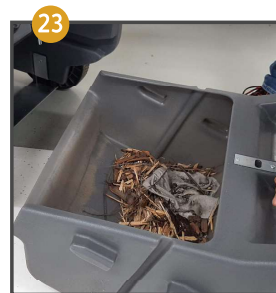

balimat 3300

Preparation

Operation

Maintenance

ATTENTION!

Do not use the machine before you have read and understood the operating instructions!

Questions: 1-800-558-2332

TASKI is one of four core areas of the Diversey business. © 2021 Diversey, Inc. All Rights Reserved. All logos and trademarks are owned by or licensed to Diversey, Inc.89088-USG-master (21/113)