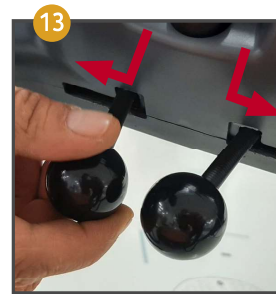

balimat 3300

Preparation

Operation

Maintenance

ATTENTION!

Do not use the machine before you have read and understood the operating instructions!

Questions: 1-800-558-2332

TASKI is one of four core areas of the Diversey business. © 2021 Diversey, Inc. All Rights Reserved. All logos and trademarks are owned by or licensed to Diversey, Inc.89088-USG-master (21/113)